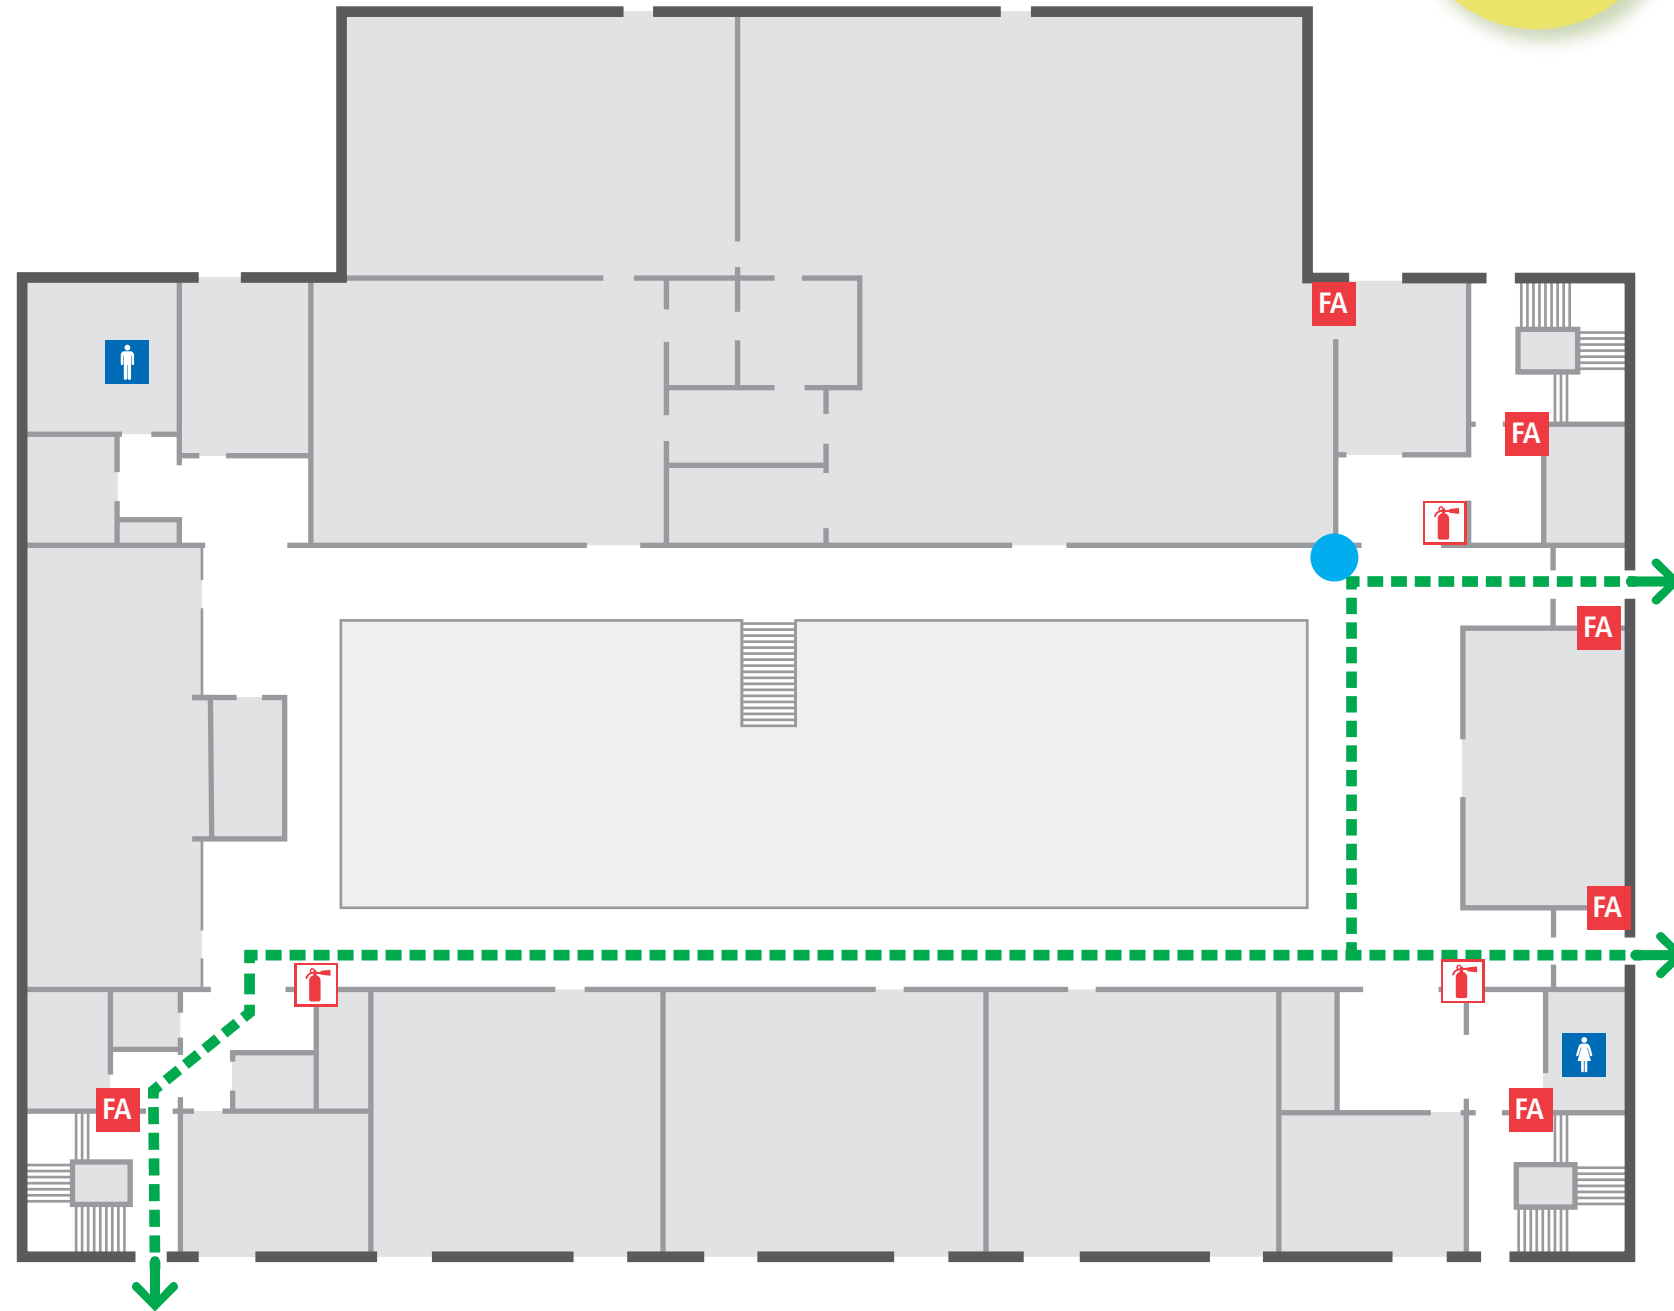

Plan Key

- You Are Here
- - - Evacuation Route
- ➔ Exit
- Restroom
- Fire Extinguisher
- FA Fire Alarm
- FACP Fire Alarm Control Panel
- Symbol of Accessibility

In Case of Emergency:

- Sound fire alarm.
- Assist persons with disabilities.
- Exit the building using the nearest exit.
  Do Not Use Elevators!
- Report to the nearest designated evacuation assembly point.
- Do not re-enter until authorized to do so.

FACP Fire Alarm Control Panel is located in Switch Gear Room #022 on Basement Level.