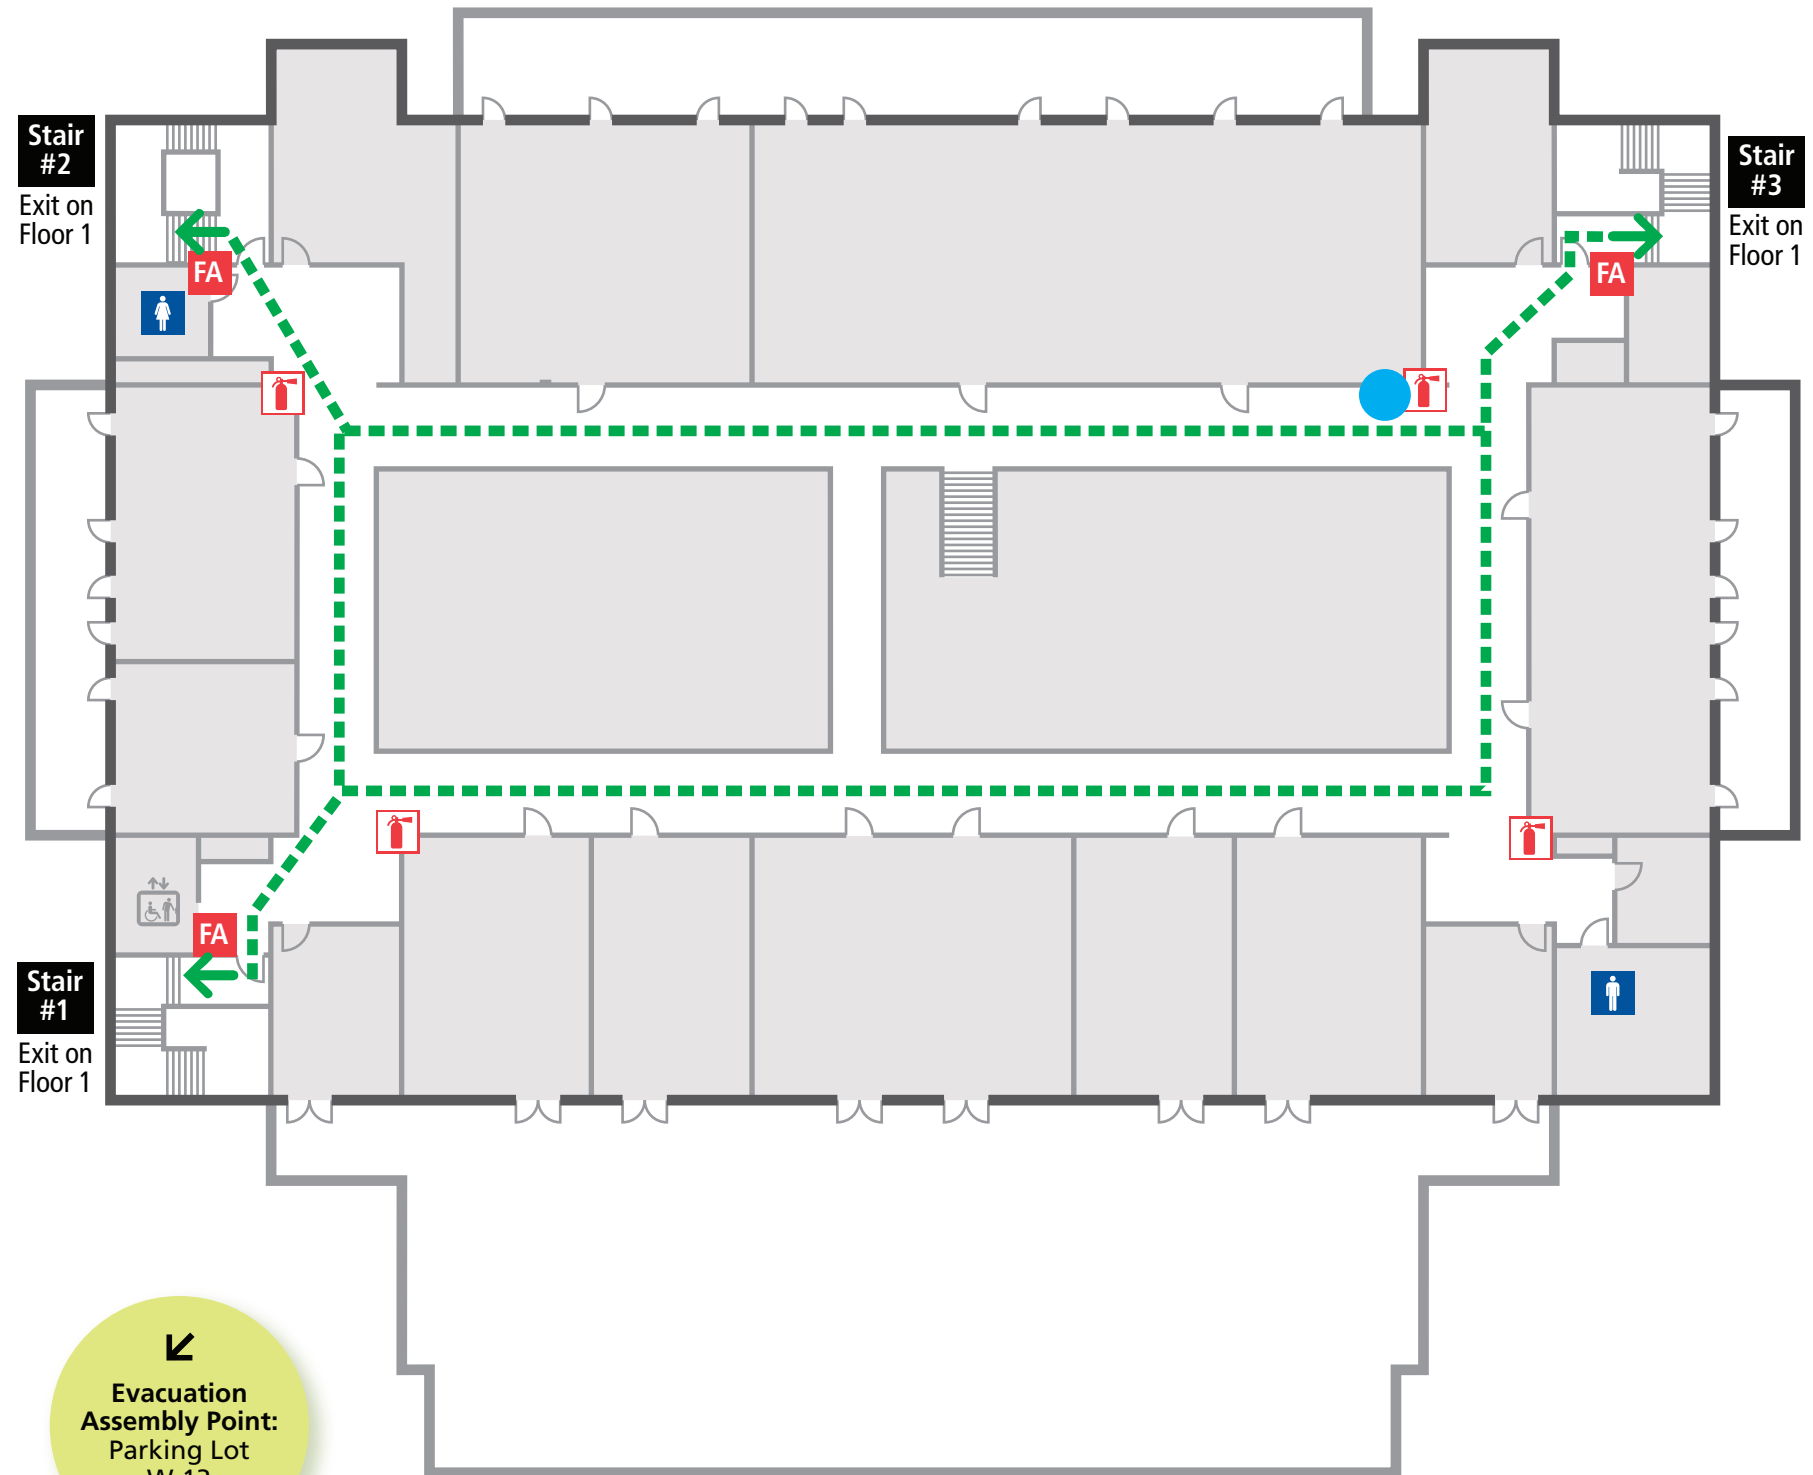

Plan Key

- You Are Here
- - - Evacuation Route
- ➔ Exit
- Restroom
- Fire Extinguisher
- Fire Alarm
- Fire Alarm Control Panel
- Symbol of Accessibility

In Case of Emergency:

- Sound fire alarm.
- Assist persons with disabilities.
- Exit the building using the nearest exit.
  Do Not Use Elevators!
- Report to the nearest designated evacuation assembly point.
- Do not re-enter until authorized to do so.

Fire Alarm Control Panel is located in Switch Gear Room #022 on Basement Level.

**Evacuation
Assembly Point:**
Parking Lot
W-13