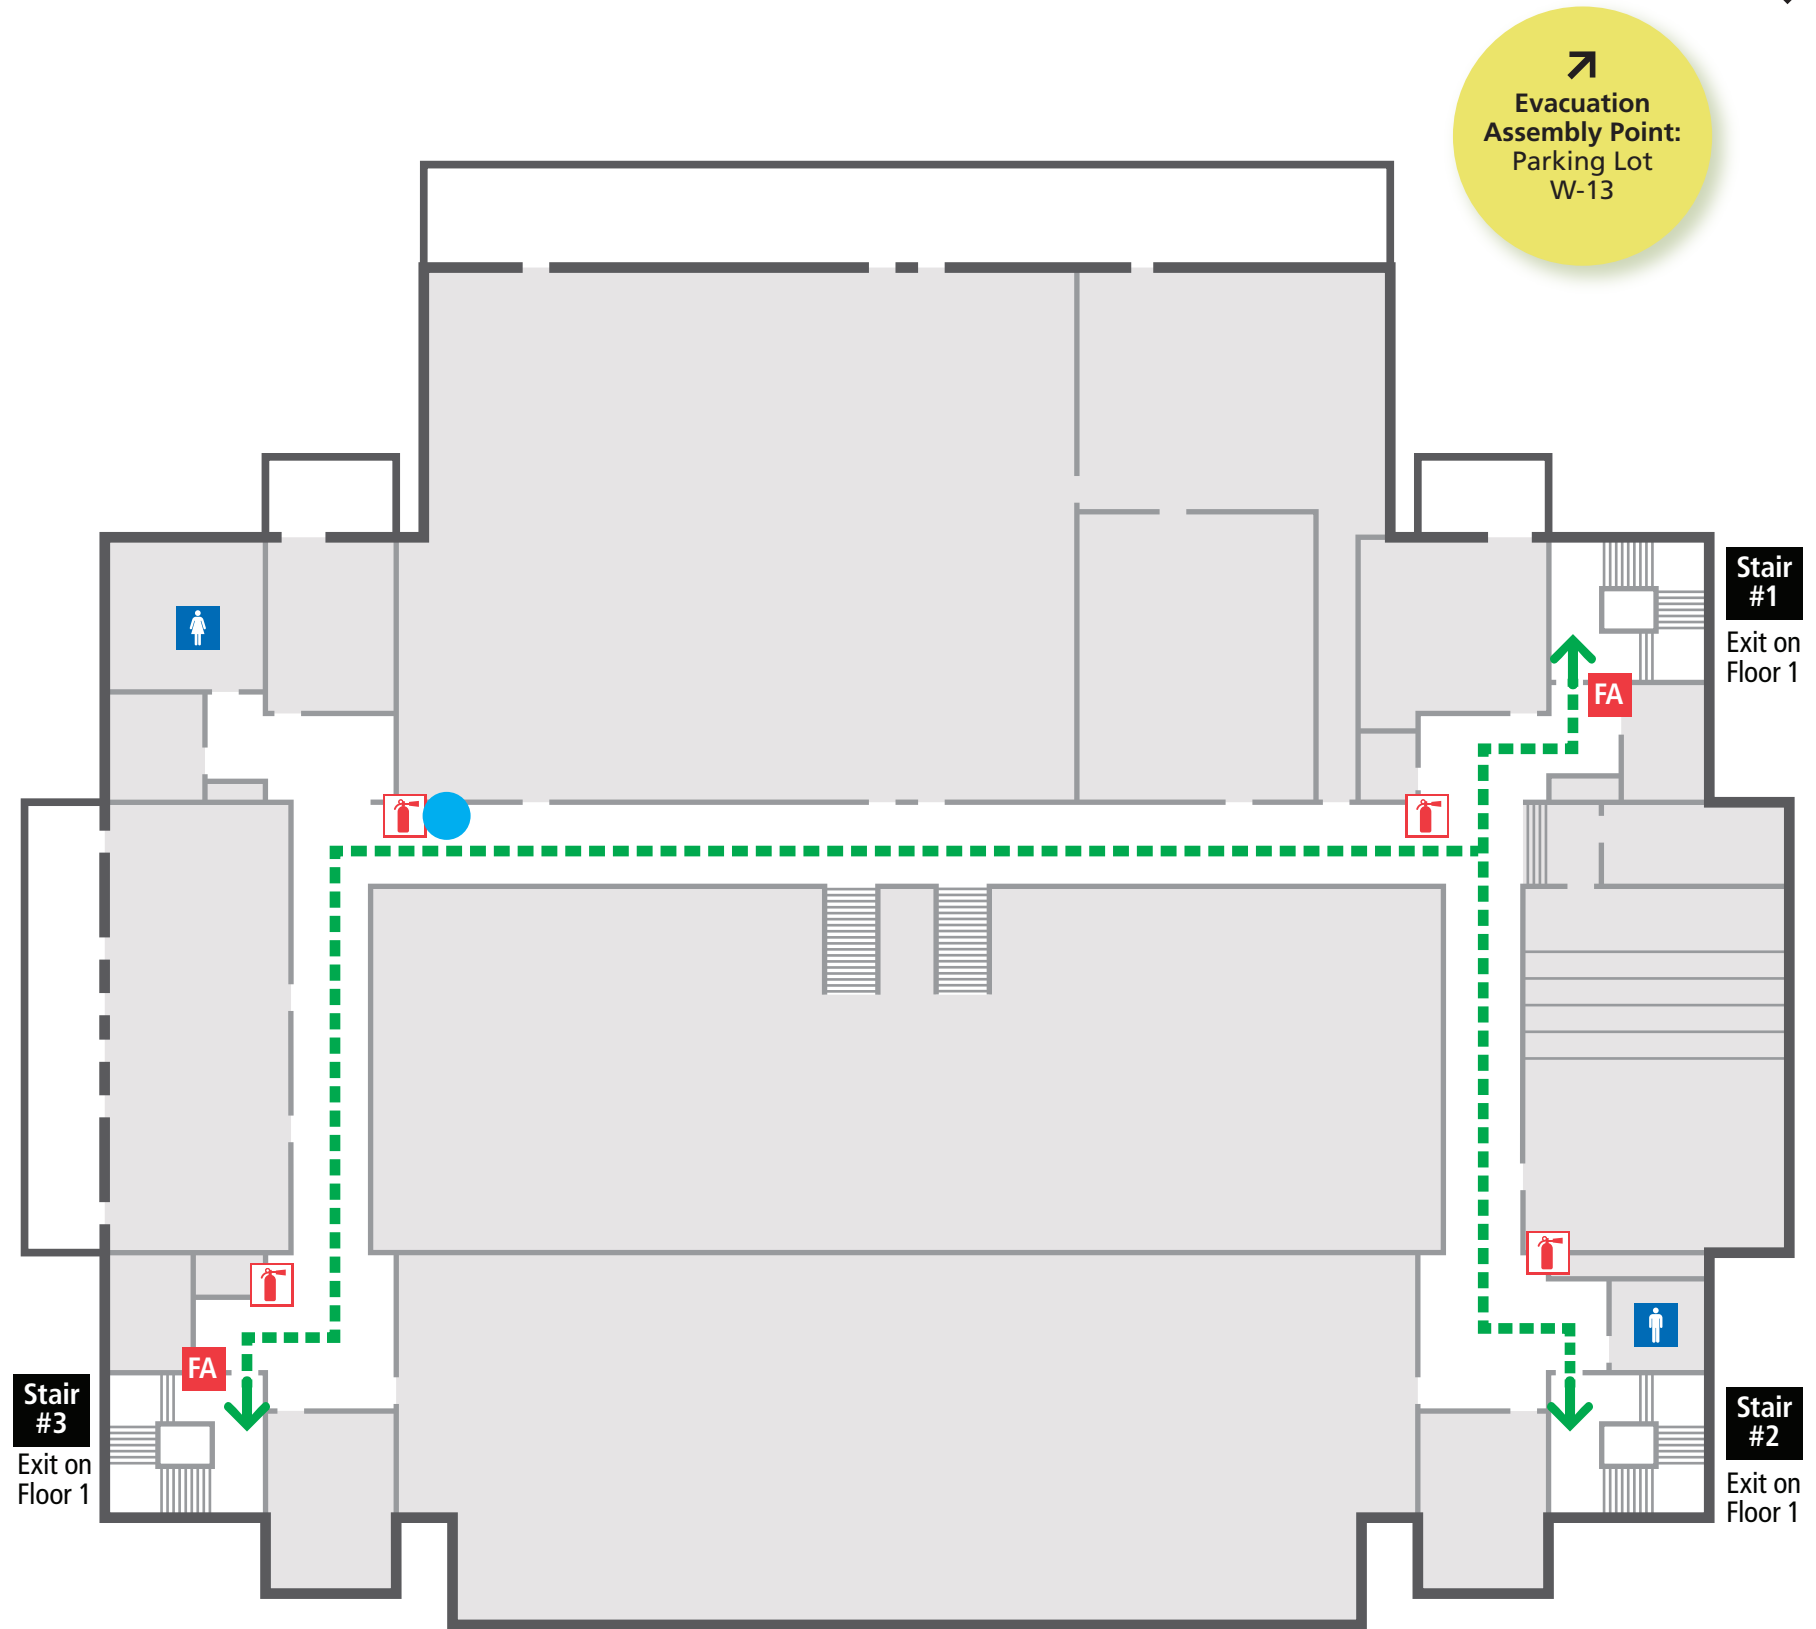

Plan Key

- You Are Here
- - - Evacuation Route
- ➔ Exit
- Restroom
- Fire Extinguisher
- FA Fire Alarm
- FACP Fire Alarm Control Panel
- Symbol of Accessibility

In Case of Emergency:

- Sound fire alarm.
- Assist persons with disabilities.
- Exit the building using the nearest exit.
  Do Not Use Elevators!
- Report to the nearest designated evacuation assembly point.
- Do not re-enter until authorized to do so.

FACP Fire Alarm Control Panel is located in Switch Gear Room #022 on Basement Level.