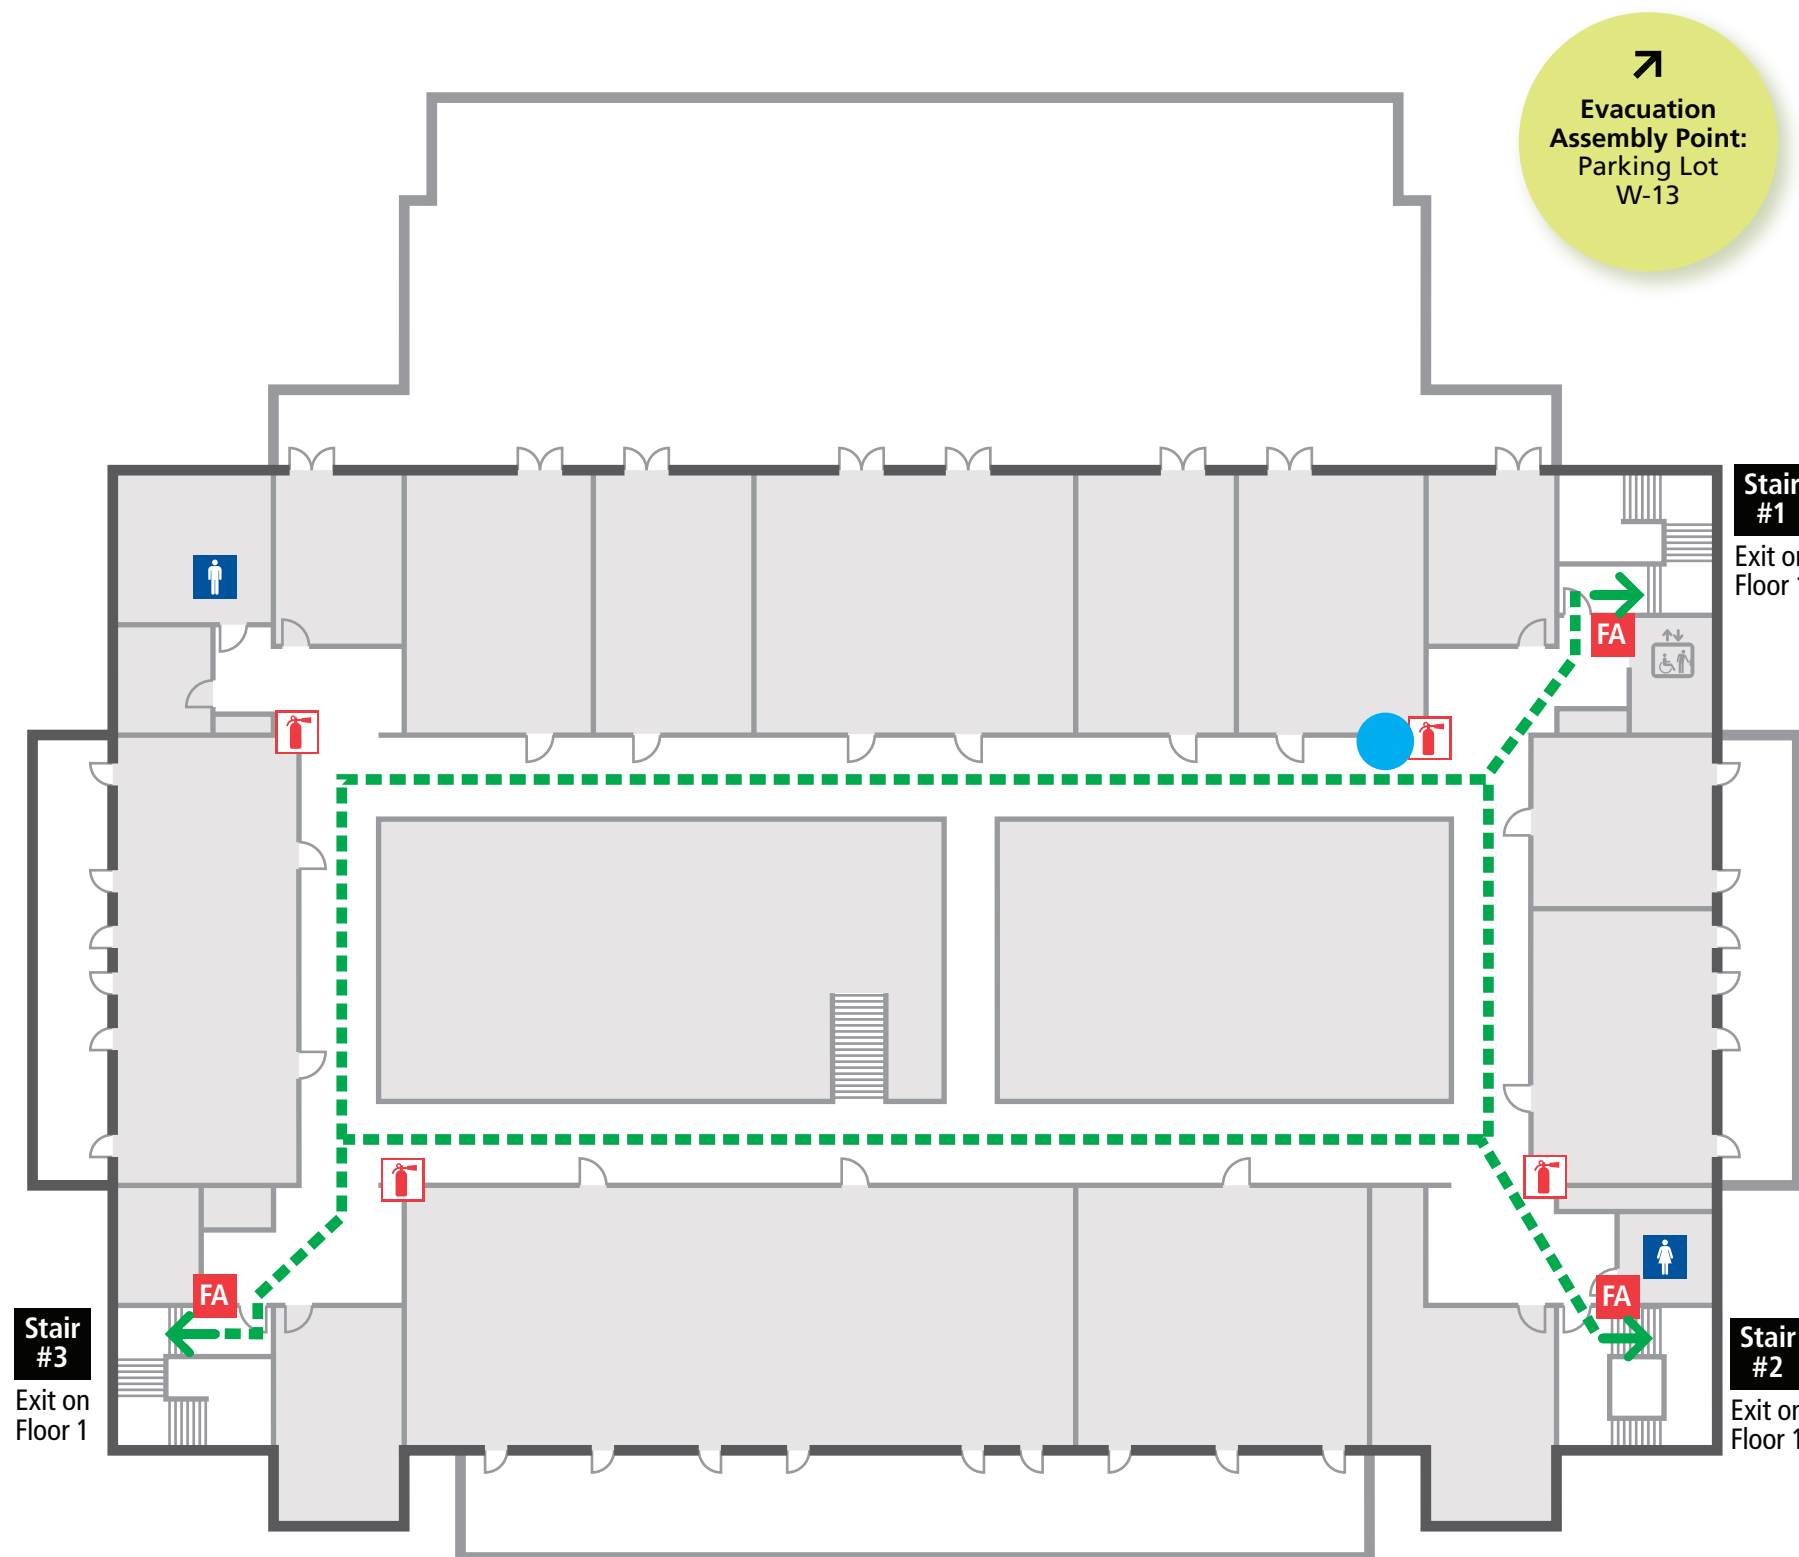

Plan Key

- You Are Here
- - - Evacuation Route
- ➔ Exit
- Restroom
- Fire Extinguisher
- FA Fire Alarm
- FACP Fire Alarm Control Panel
- Symbol of Accessibility

In Case of Emergency:

- Sound fire alarm.
- Assist persons with disabilities.
- Exit the building using the nearest exit.
  Do Not Use Elevators!
- Report to the nearest designated evacuation assembly point.
- Do not re-enter until authorized to do so.

FACP Fire Alarm Control Panel is located in Switch Gear Room #022 on Basement Level.