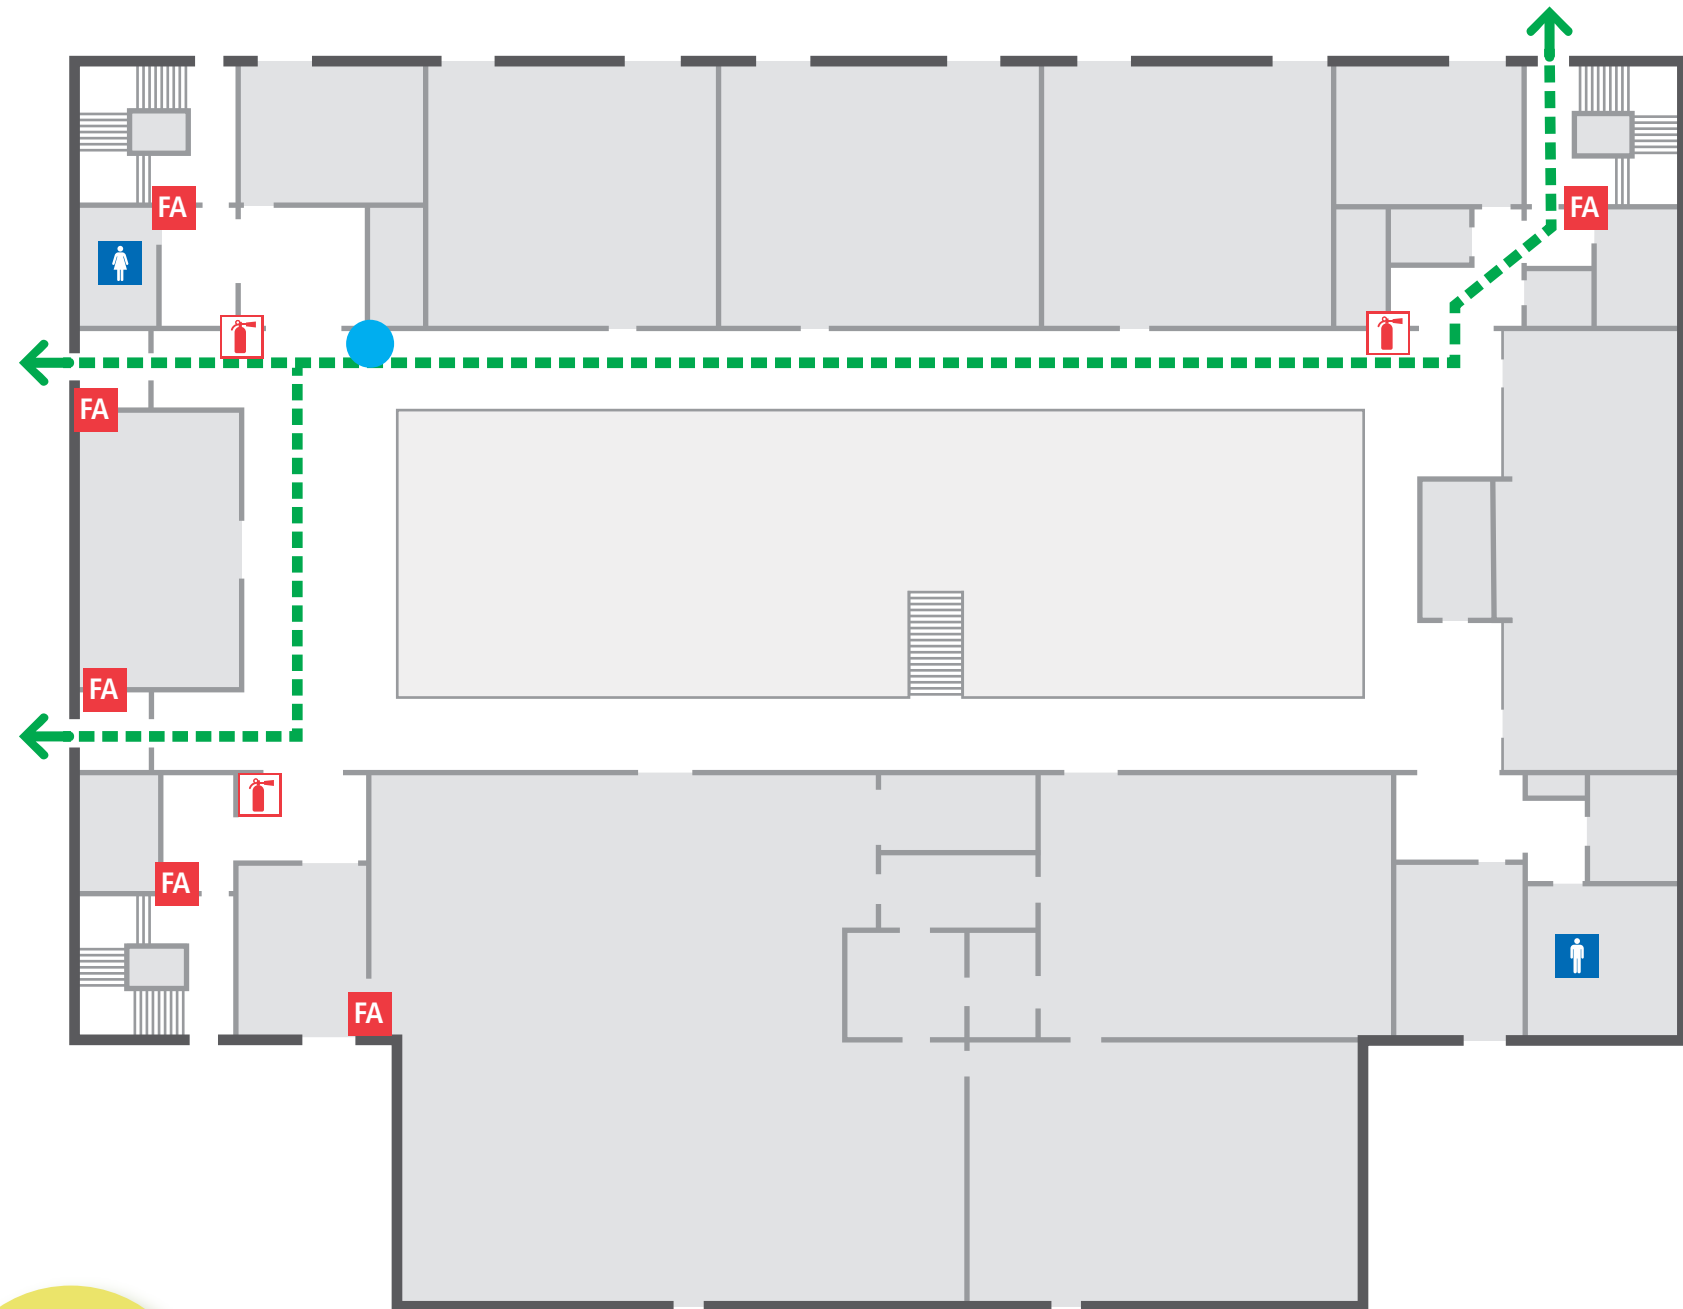

Plan Key

- You Are Here
- Evacuation Route
- Exit
- Restroom
- Fire Extinguisher
- Fire Alarm
- Fire Alarm Control Panel
- Symbol of Accessibility

In Case of Emergency:

- Sound fire alarm.
- Assist persons with disabilities.
- Exit the building using the nearest exit.
  Do Not Use Elevators!
- Report to the nearest designated evacuation assembly point.
- Do not re-enter until authorized to do so.

Fire Alarm Control Panel is located in Switch Gear Room #022 on Basement Level.

NE 40TH STREET

↙
Evacuation
Assembly Point:
Parking Lot
W-13