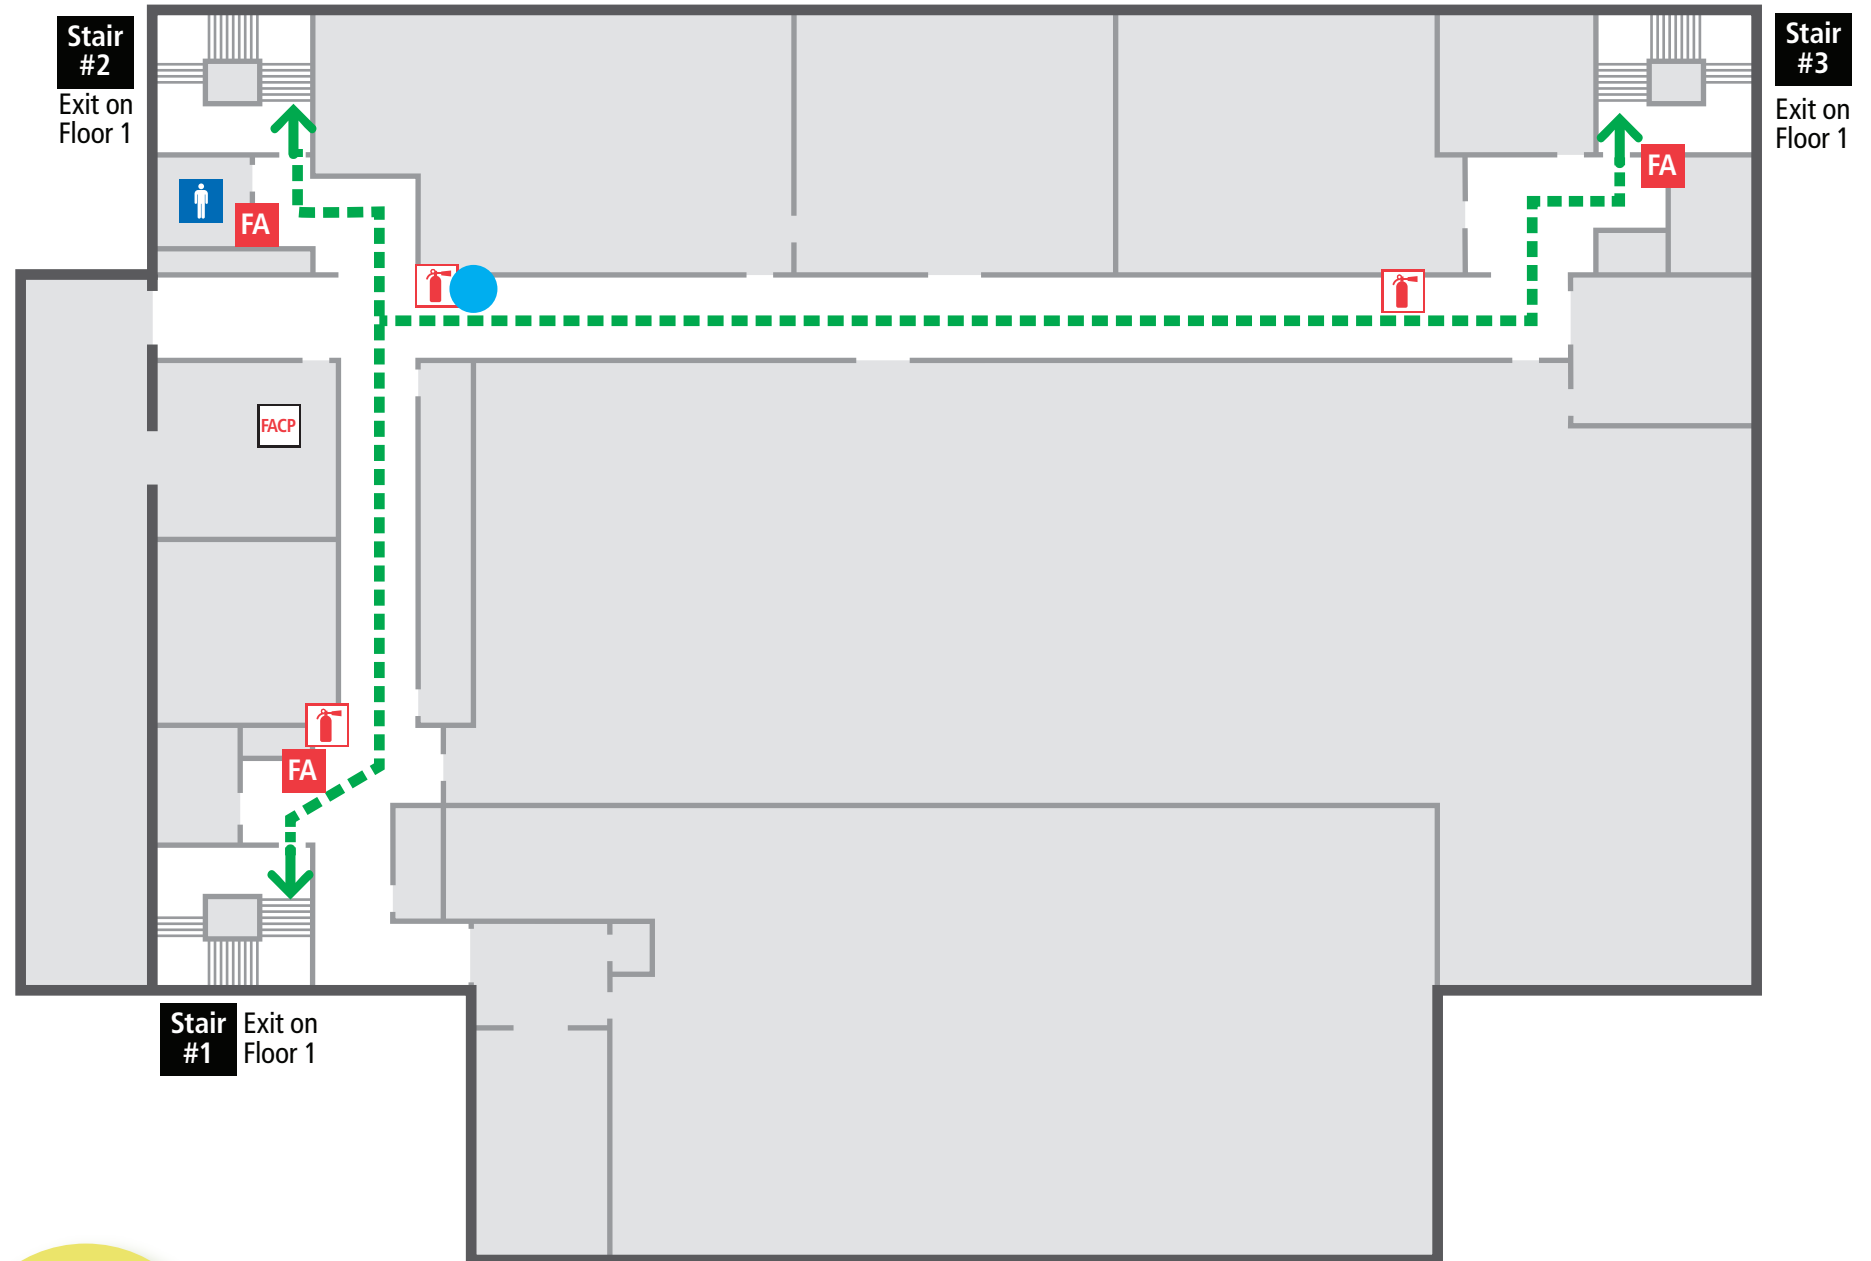

Plan Key

- You Are Here
- - - Evacuation Route
- ➔ Exit
- Restroom
- Fire Extinguisher
- FA Fire Alarm
- FACP Fire Alarm Control Panel
- Symbol of Accessibility

In Case of Emergency:

- Sound fire alarm.
- Assist persons with disabilities.
- Exit the building using the nearest exit.
Do Not Use Elevators!
- Report to the nearest designated evacuation assembly point.
- Do not re-enter until authorized to do so.

FACP Fire Alarm Control Panel is located in Switch Gear Room #022 on this Level.

↓
**Evacuation
 Assembly Point:
 Parking Lot
 W-13**

Plan Key

- You Are Here
- - - Evacuation Route
- ➔ Exit
-  Restroom
-  Fire Extinguisher
- FA Fire Alarm
- FACP Fire Alarm Control Panel
-  Symbol of Accessibility