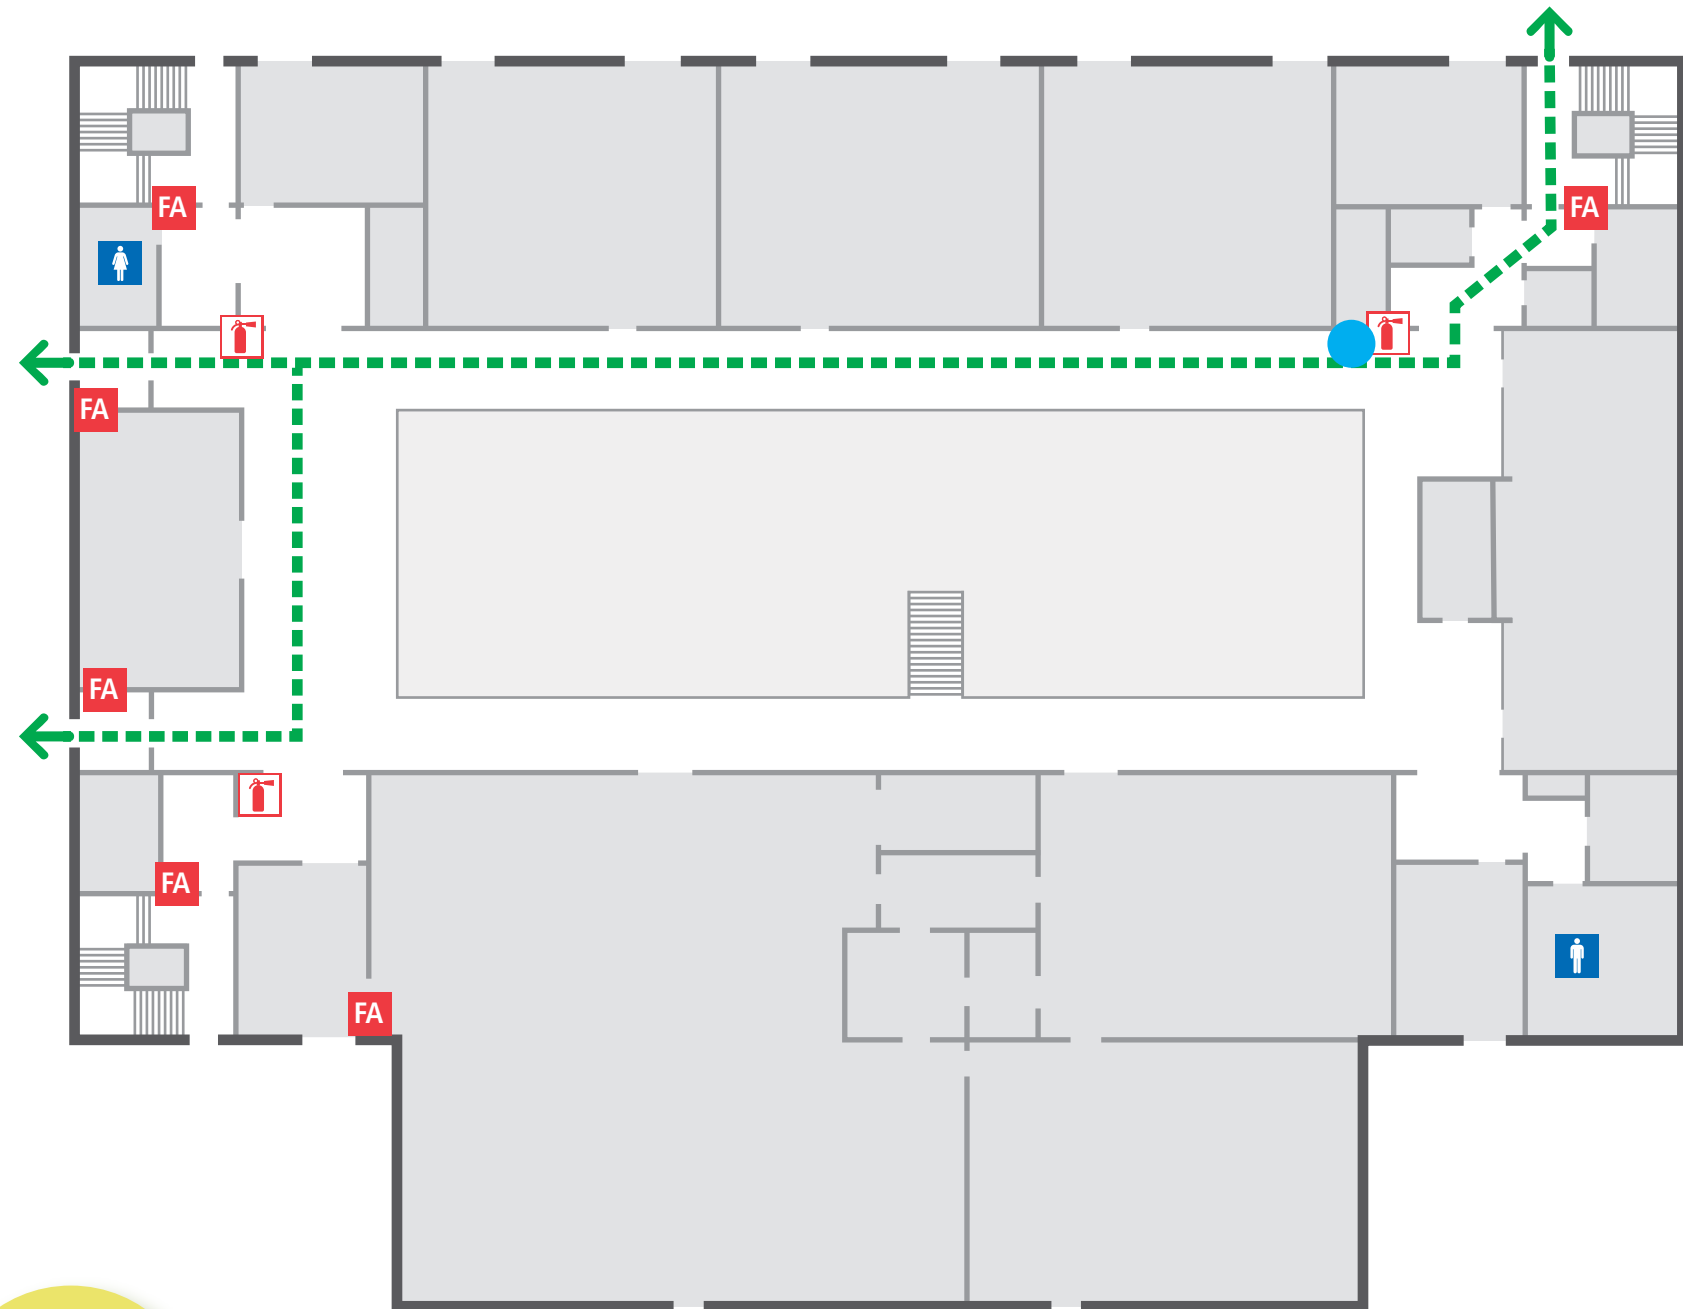

Plan Key

- You Are Here
- Evacuation Route
- Exit
- Restroom
- Fire Extinguisher
- Fire Alarm
- Fire Alarm Control Panel
- Symbol of Accessibility

In Case of Emergency:

- Sound fire alarm.
- Assist persons with disabilities.
- Exit the building using the nearest exit.
  Do Not Use Elevators!
- Report to the nearest designated evacuation assembly point.
- Do not re-enter until authorized to do so.

Fire Alarm Control Panel is located in Switch Gear Room #022 on Basement Level.

NE 40TH STREET

↙
Evacuation
Assembly Point:
Parking Lot
W-13