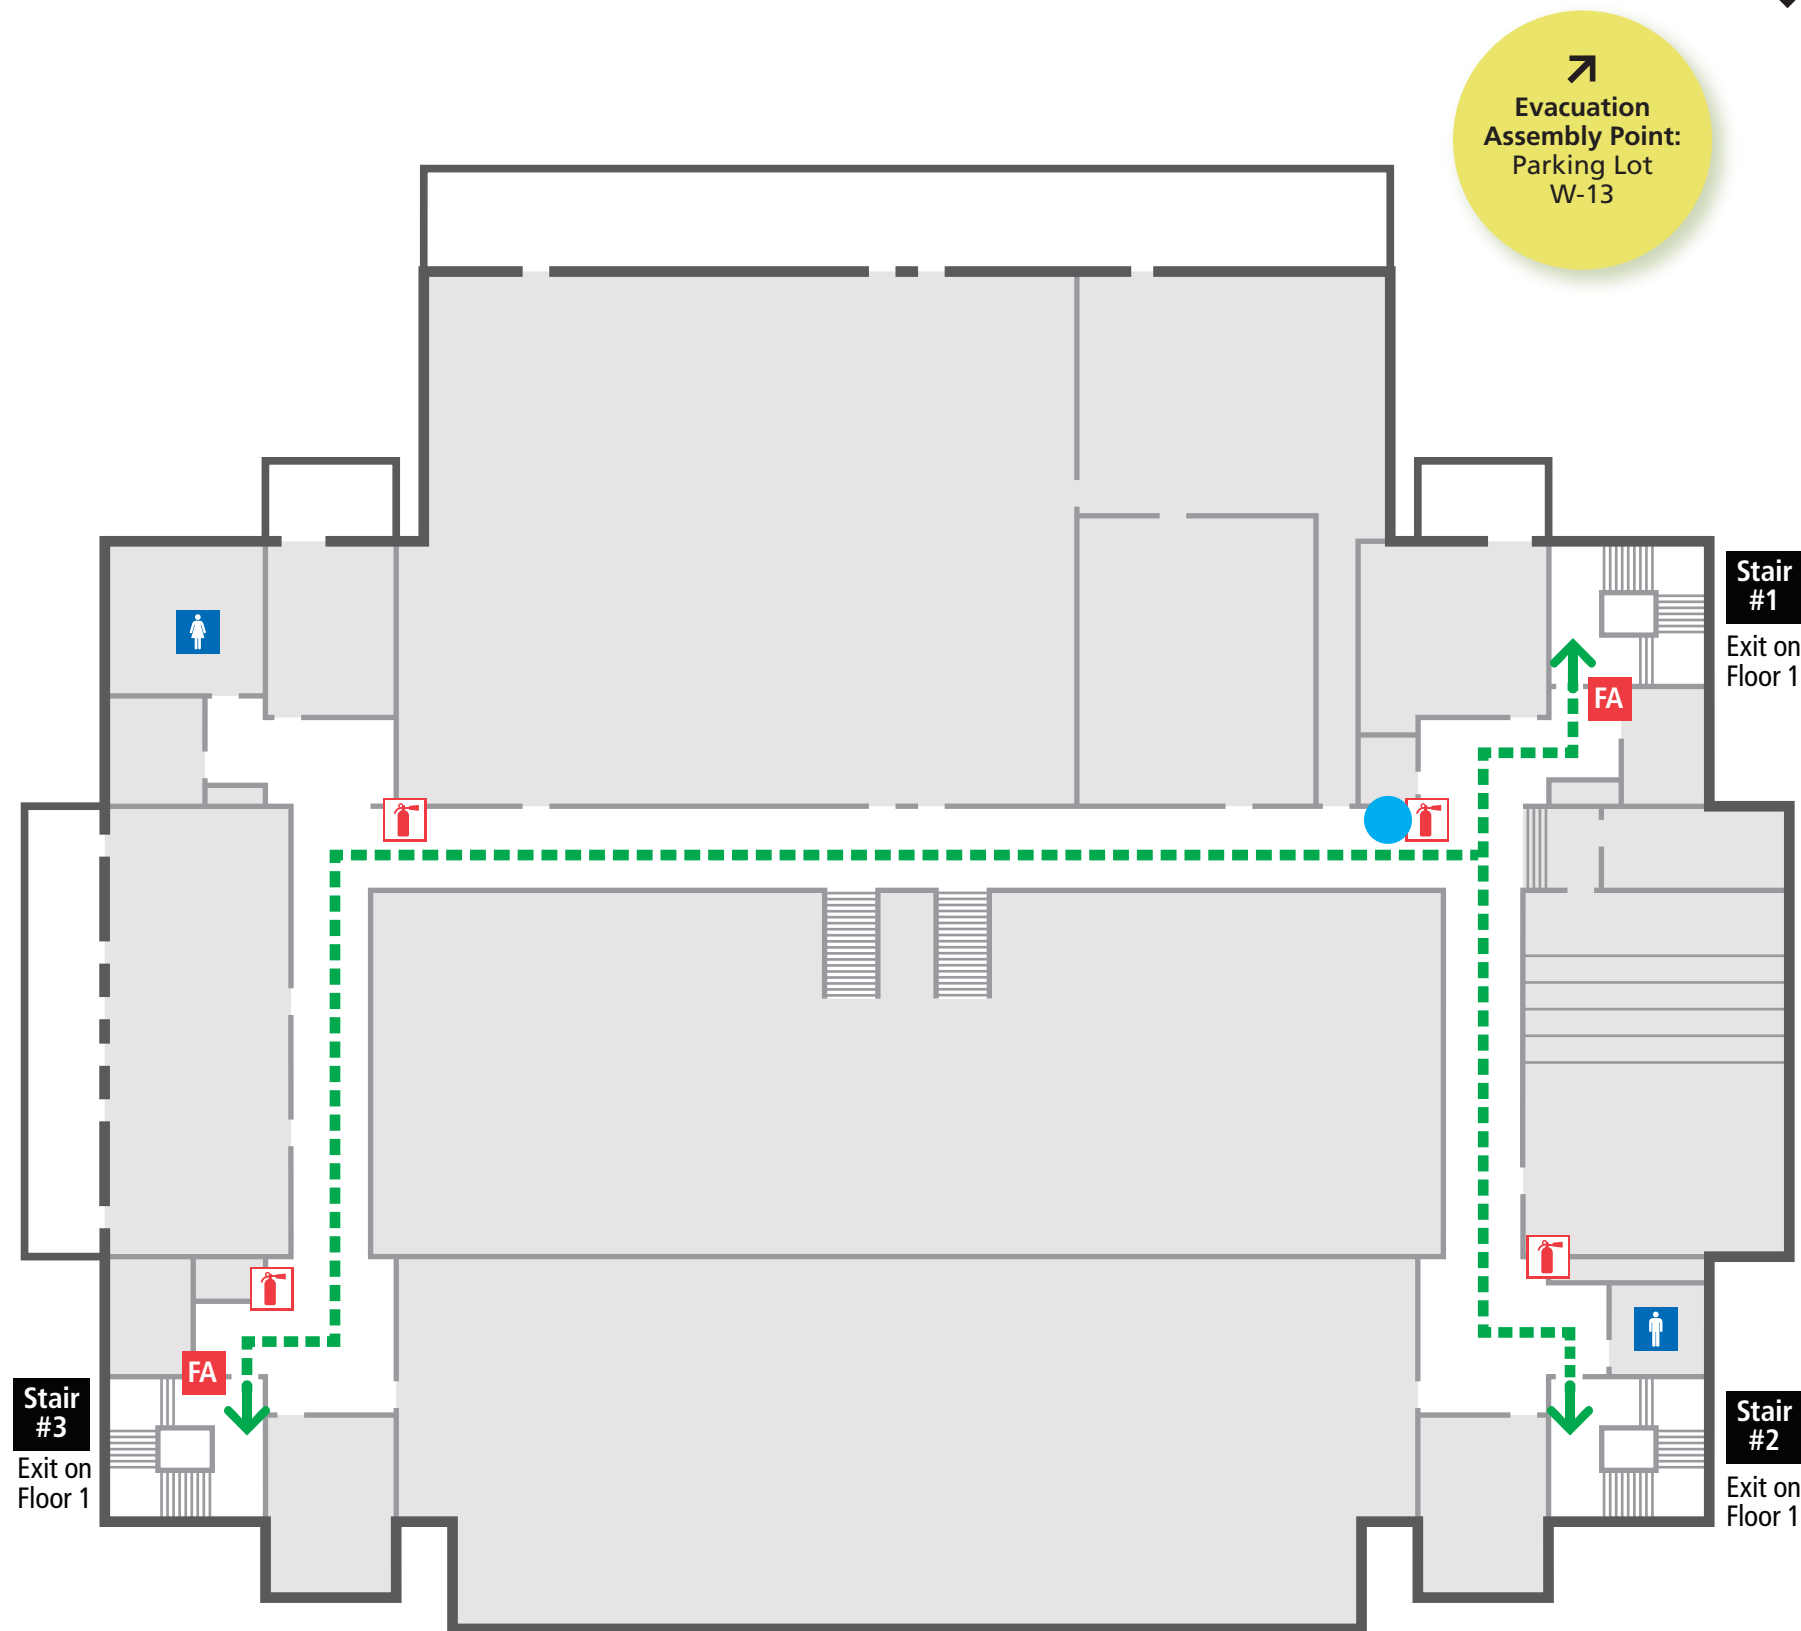

Plan Key

- You Are Here
- - - Evacuation Route
- ➔ Exit
- Restroom
- Fire Extinguisher
- FA Fire Alarm
- FACP Fire Alarm Control Panel
- Symbol of Accessibility

In Case of Emergency:

- Sound fire alarm.
- Assist persons with disabilities.
- Exit the building using the nearest exit.
  Do Not Use Elevators!
- Report to the nearest designated evacuation assembly point.
- Do not re-enter until authorized to do so.

FACP Fire Alarm Control Panel is located in Switch Gear Room #022 on Basement Level.