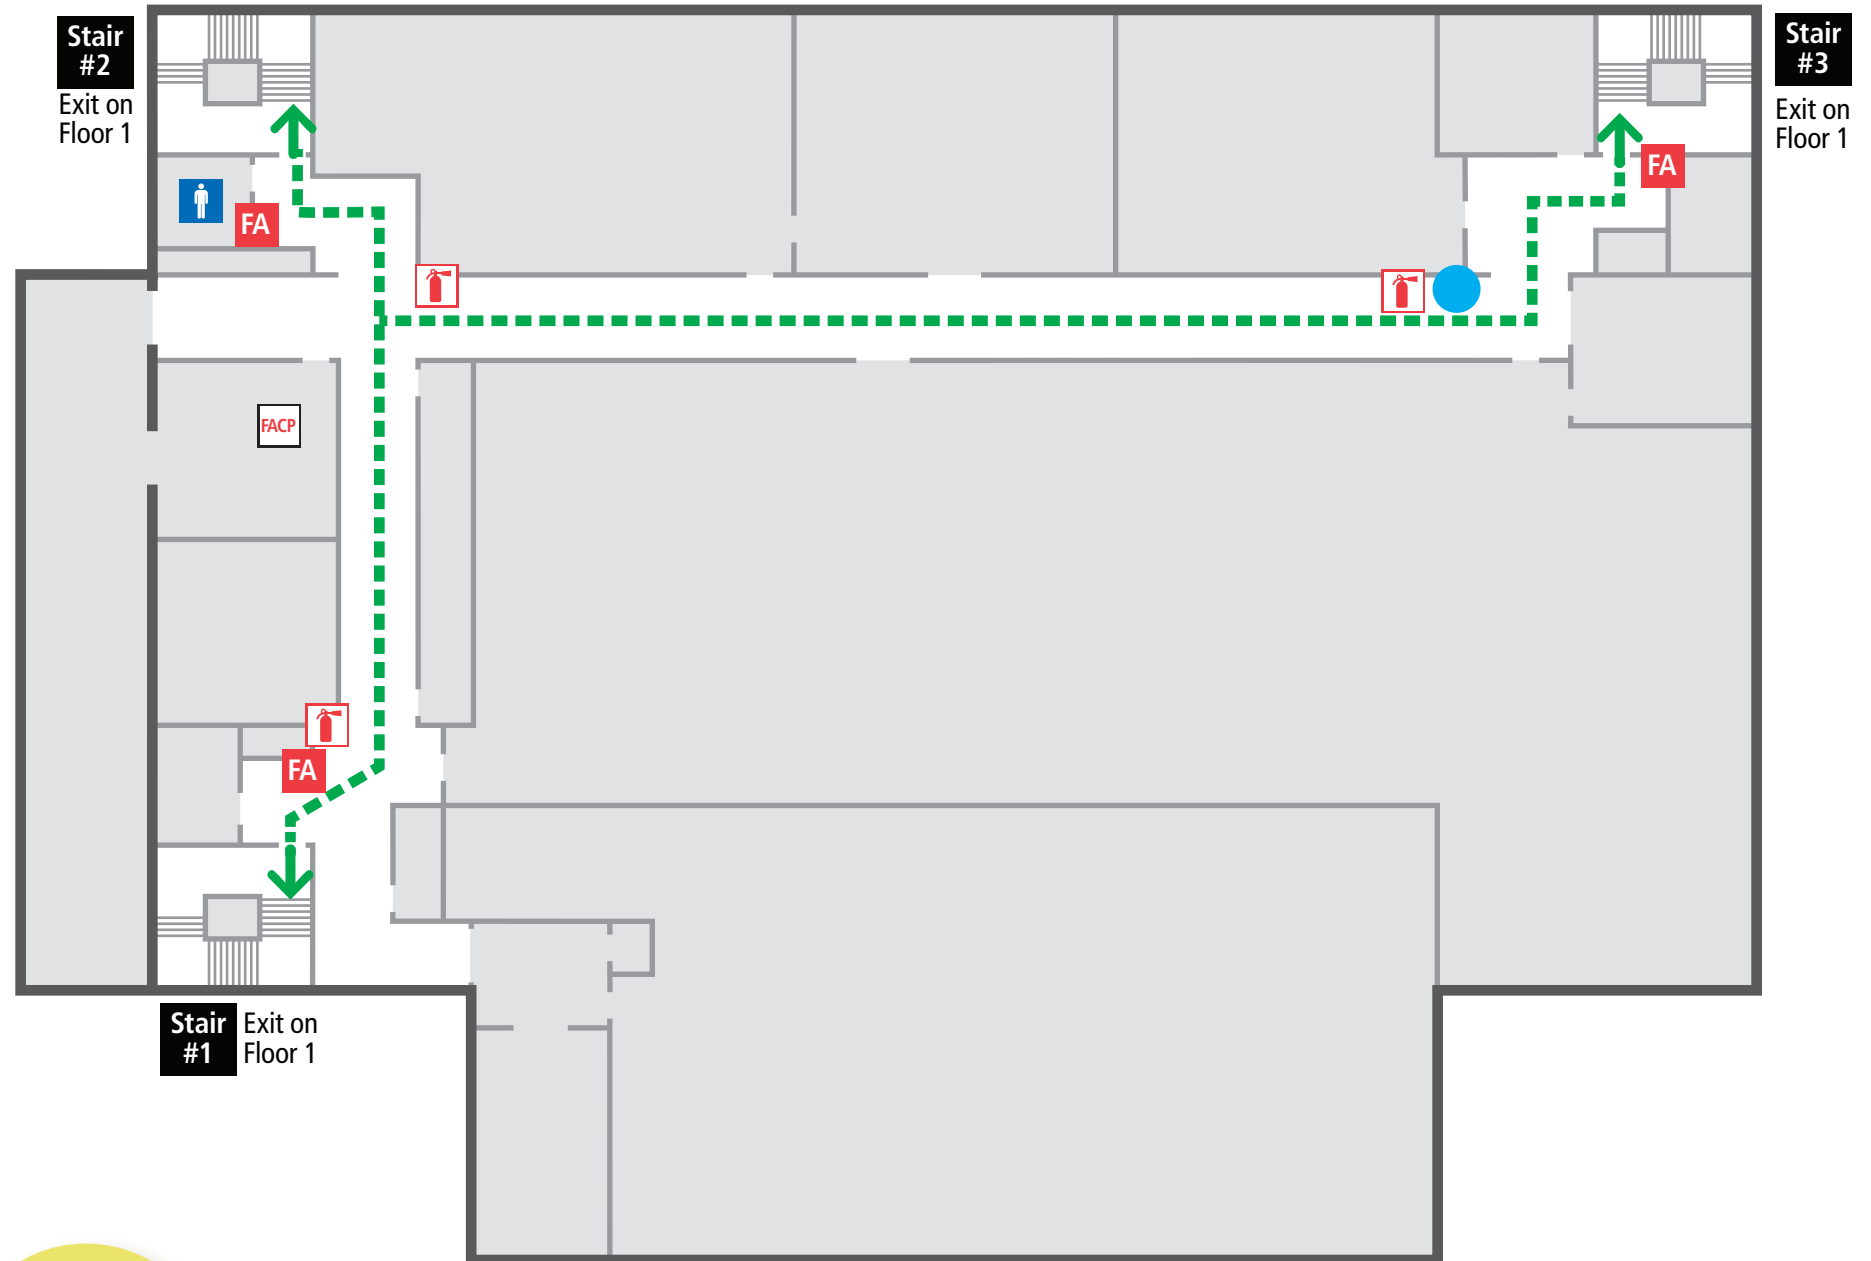

Plan Key

- You Are Here
- - - Evacuation Route
- ➔ Exit
- Restroom
- Fire Extinguisher
- FA Fire Alarm
- FACP Fire Alarm Control Panel
- Symbol of Accessibility

In Case of Emergency:

- Sound fire alarm.
- Assist persons with disabilities.
- Exit the building using the nearest exit.
Do Not Use Elevators!
- Report to the nearest designated evacuation assembly point.
- Do not re-enter until authorized to do so.

FACP Fire Alarm Control Panel is located in Switch Gear Room #022 on this Level.

↓
**Evacuation
 Assembly Point:
 Parking Lot
 W-13**

Plan Key

- You Are Here
- - - Evacuation Route
- ➔ Exit
-  Restroom
-  Fire Extinguisher
- FA Fire Alarm
- FACP Fire Alarm Control Panel
-  Symbol of Accessibility

FACP Fire Alarm Control Panel is located in Switch Gear Room #022 on this Level.

**Evacuation
Assembly Point:
Parking Lot
W-13**

Plan Key

-  You Are Here
-  Evacuation Route
-  Exit
-  Restroom
-  Fire Extinguisher
-  Fire Alarm
-  Fire Alarm Control Panel
-  Symbol of Accessibility