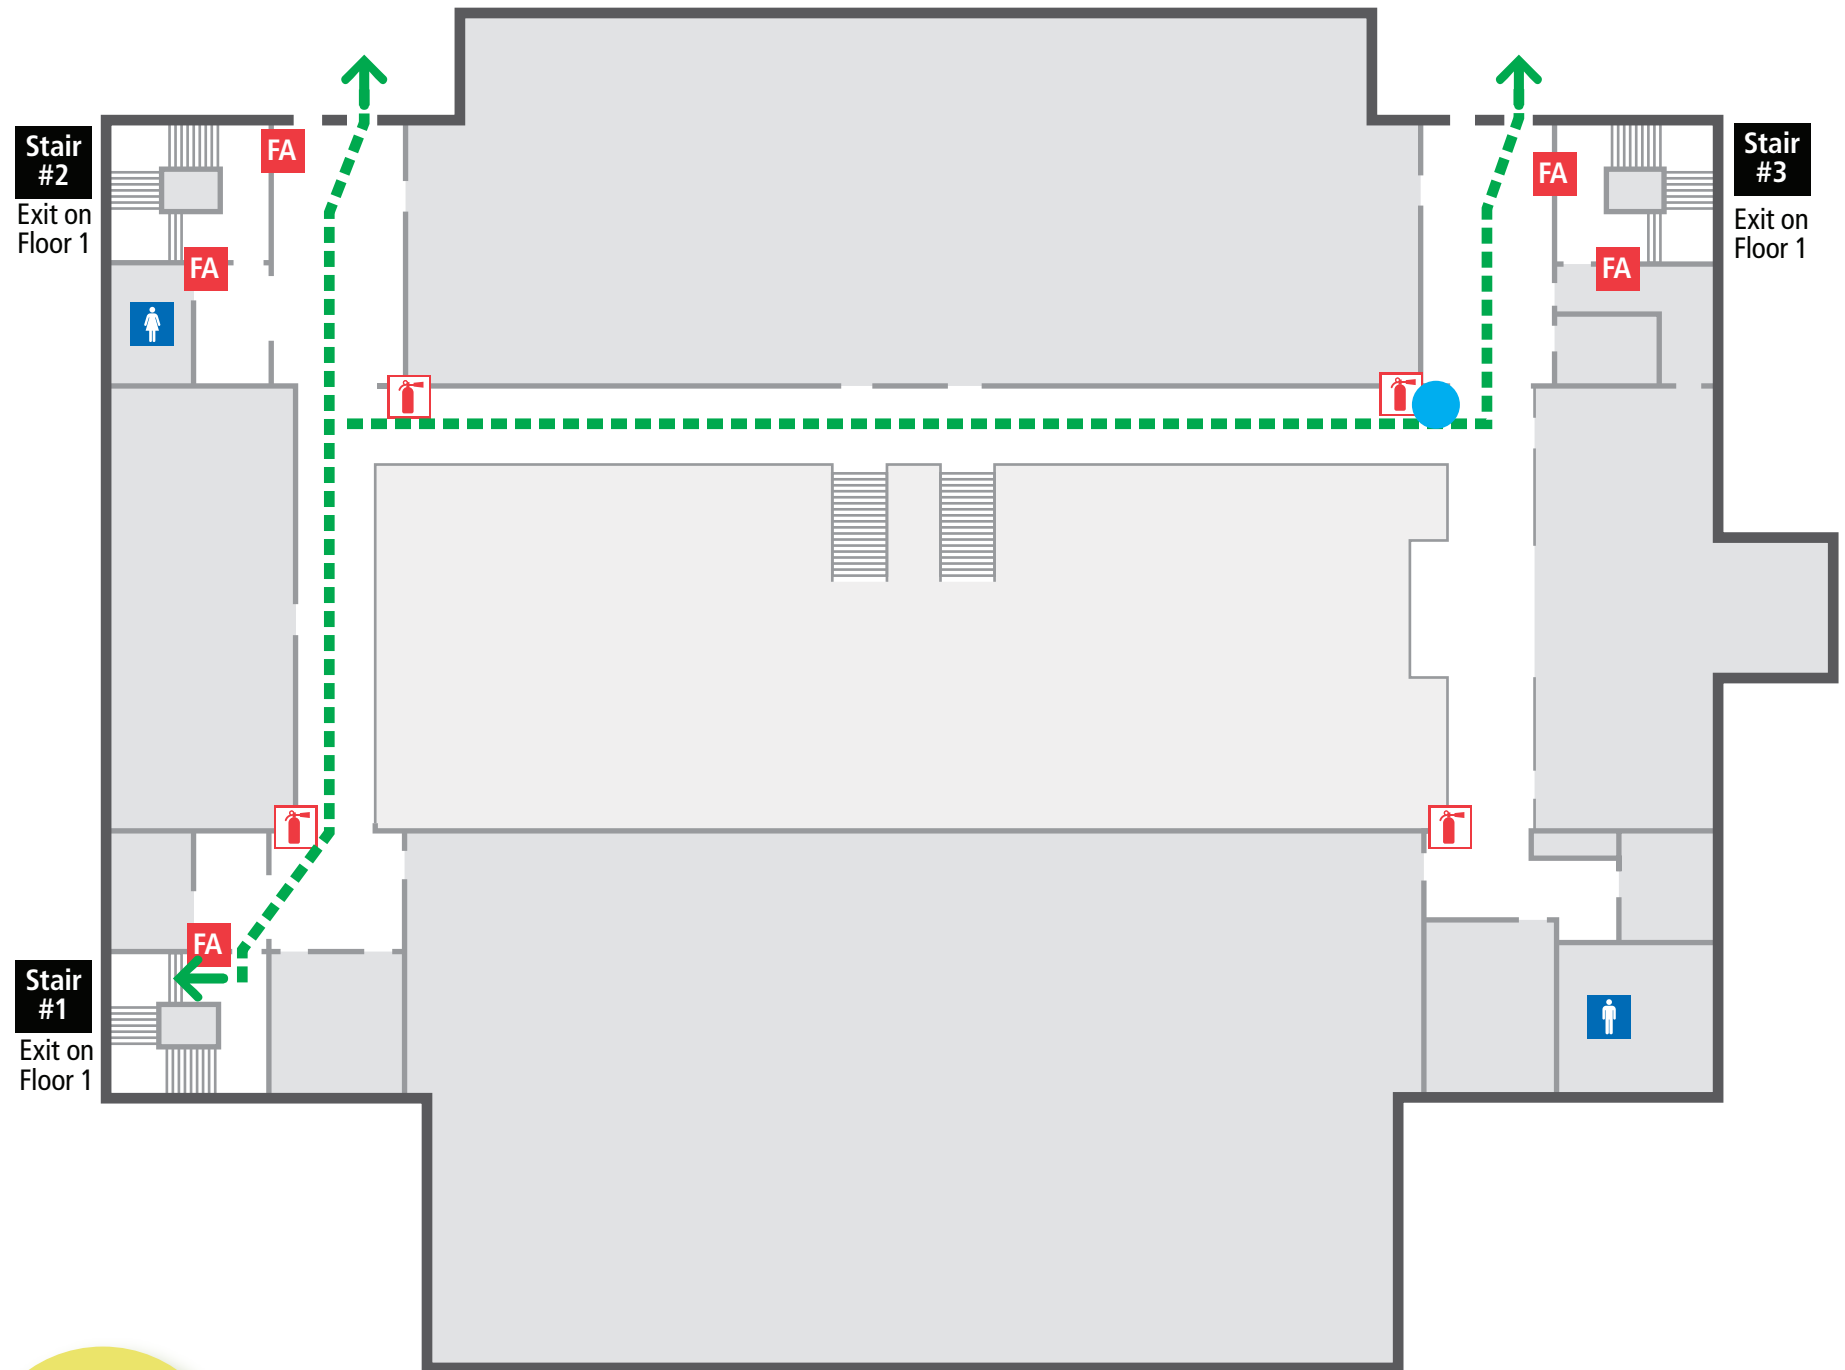

Plan Key

- You Are Here
- Evacuation Route
- Exit
- Restroom
- Fire Extinguisher
- Fire Alarm
- Fire Alarm Control Panel
- Symbol of Accessibility

In Case of Emergency:

- Sound fire alarm.
- Assist persons with disabilities.
- Exit the building using the nearest exit.
  Do Not Use Elevators!
- Report to the nearest designated evacuation assembly point.
- Do not re-enter until authorized to do so.

Fire Alarm Control Panel is located in Switch Gear Room #022 on Basement Level.

↙
**Evacuation
Assembly Point:
Parking Lot
W-13**