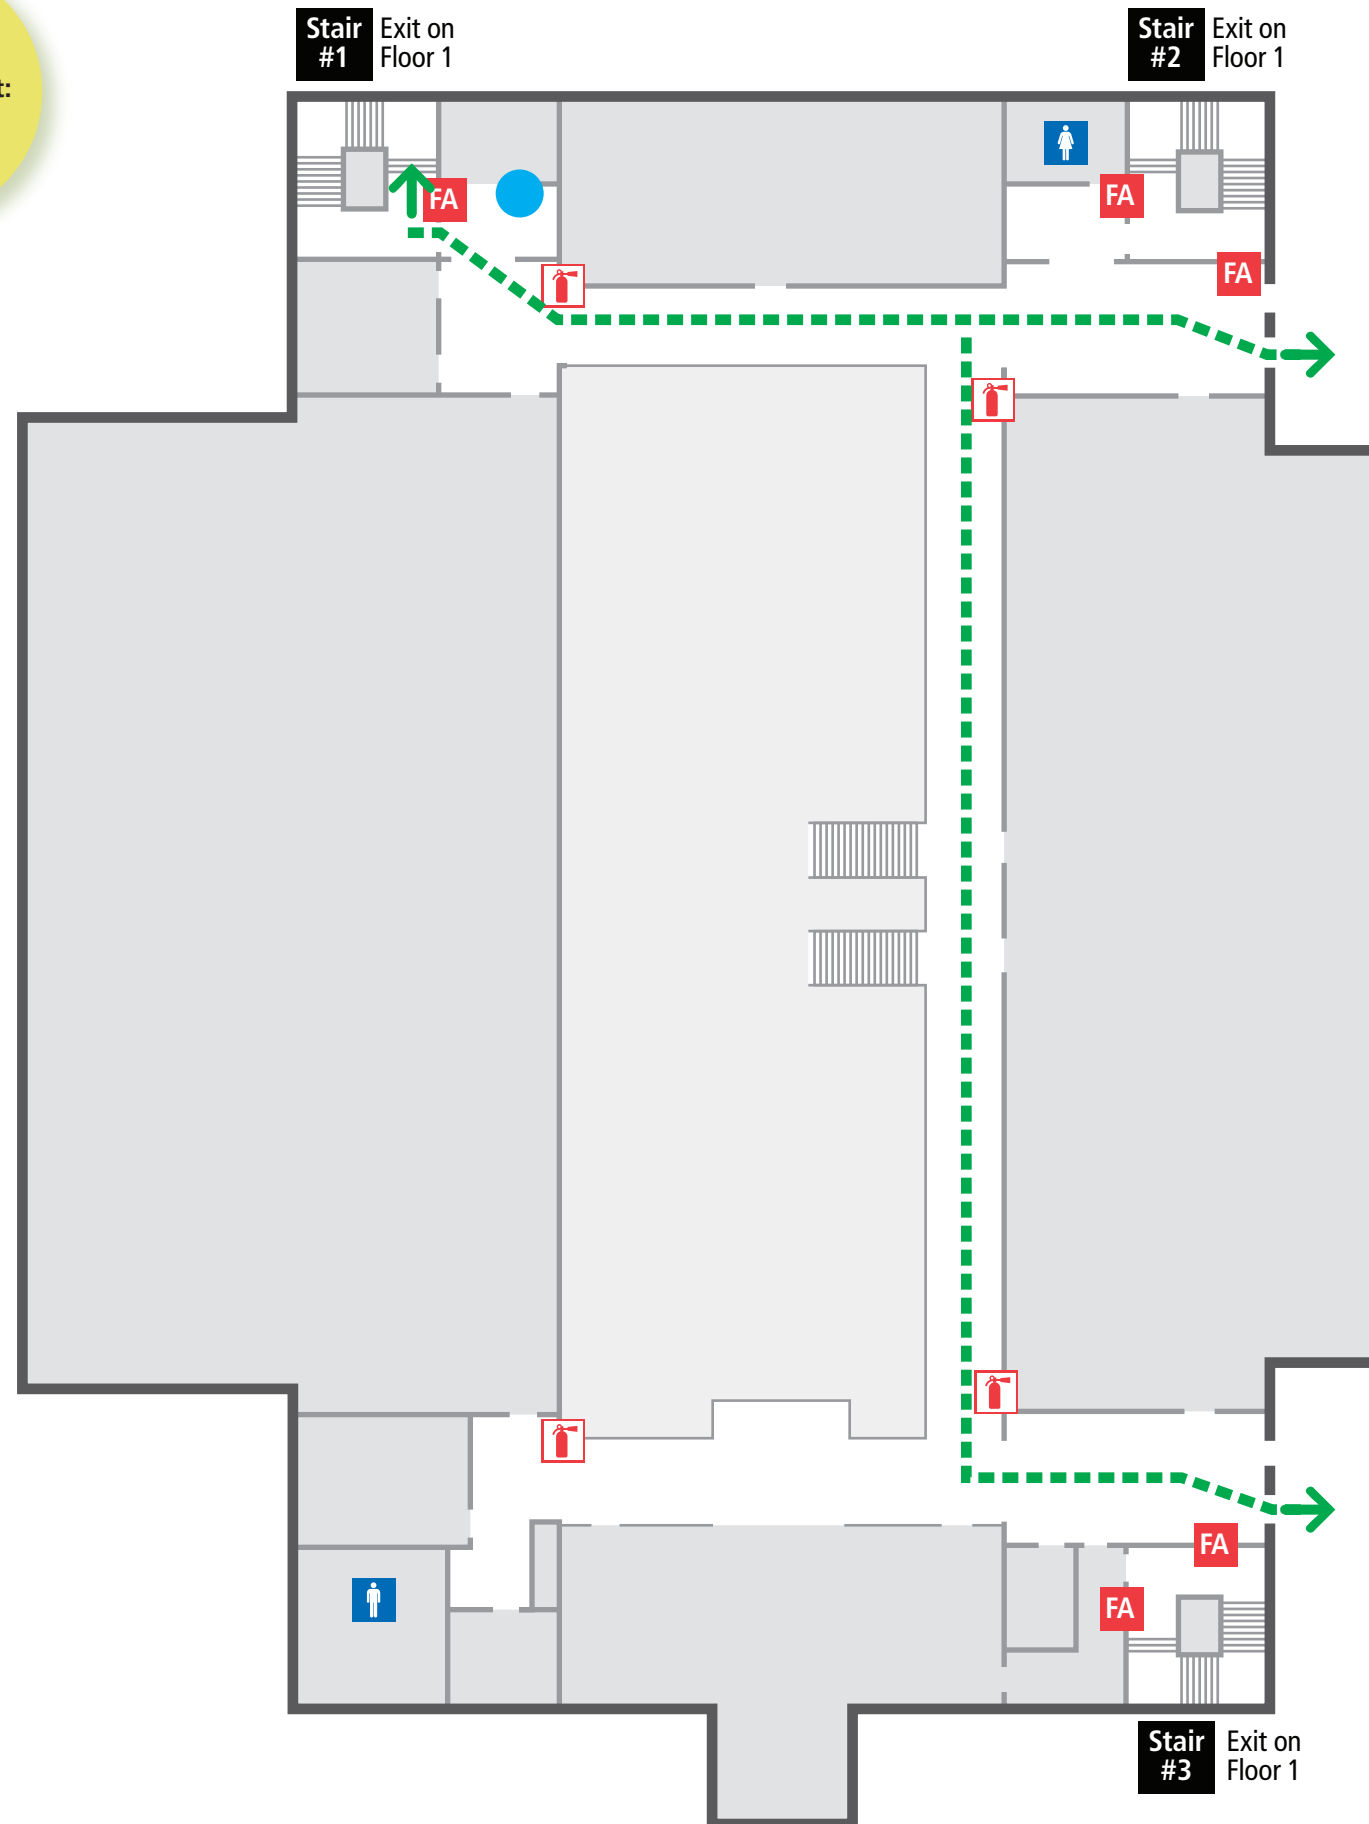

Plan Key

- You Are Here
- - - Evacuation Route
- → Exit
- Restroom
- Fire Extinguisher
- FA Fire Alarm
- FACP Fire Alarm Control Panel
- Symbol of Accessibility

In Case of Emergency:

- Sound fire alarm.
- Assist persons with disabilities.
- Exit the building using the nearest exit.
  Do Not Use Elevators!
- Report to the nearest designated evacuation assembly point.
- Do not re-enter until authorized to do so.

FACP Fire Alarm Control Panel is located in Switch Gear Room #022 on Basement Level.